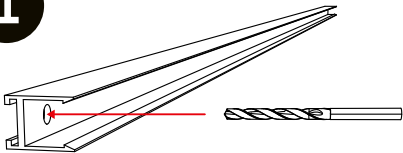

## INSTALLATION ECHOBaffle® WALL

1

2

3

4

**D (DISTANCE PROFILES)**  
ECHOBaffle® WALL 12MM: 933mm  
ECHOBaffle® WALL 24MM: 1190mm