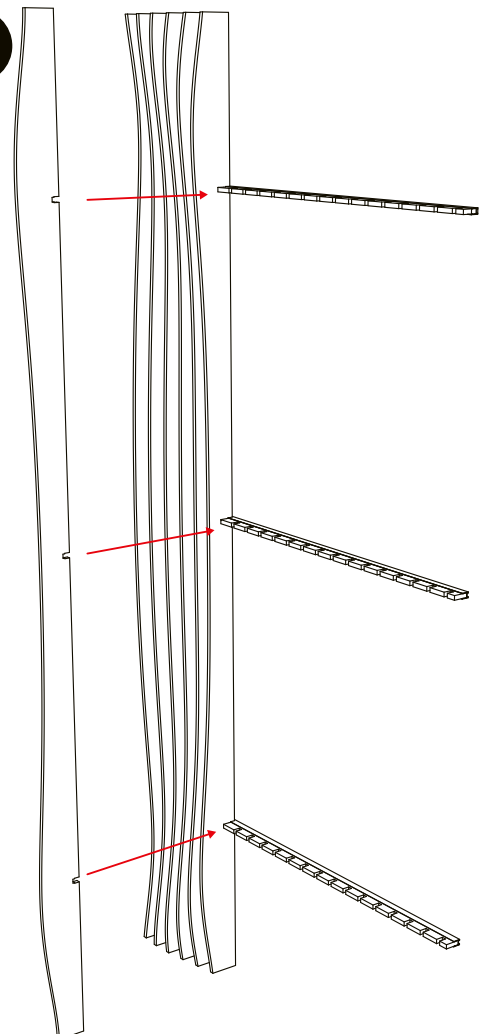

## INSTALLATION ECHOBaffle® WALL

1

2

3

4

**D (DISTANCE PROFILES)**  
ECHOBaffle® WALL 12MM: 933mm  
ECHOBaffle® WALL 24MM: 1190mm