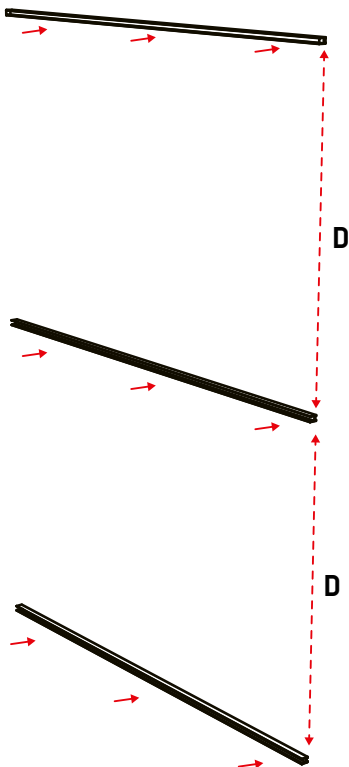

## INSTALLATION ECHOBaffle® WALL

1

2

3

4

**D (DISTANCE PROFILES)**  
ECHOBaffle® WALL 12MM: 933mm  
ECHOBaffle® WALL 24MM: 1190mm