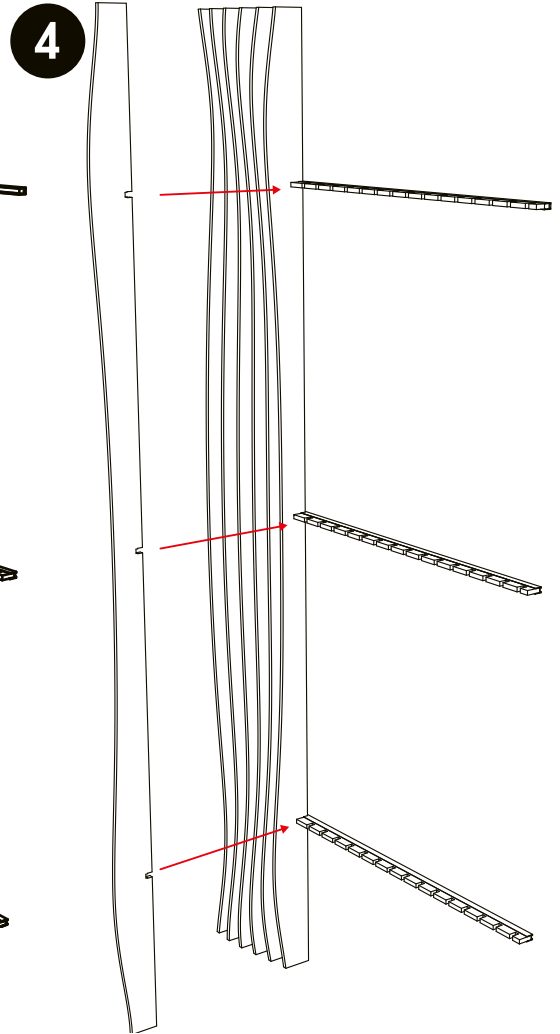

MONTAGE ECHOBaffle® WALL

A (ABSTAND PROFILE)
ECHOBaffle® WALL 12MM: 933mm
ECHOBaffle® WALL 24MM: 1190mm