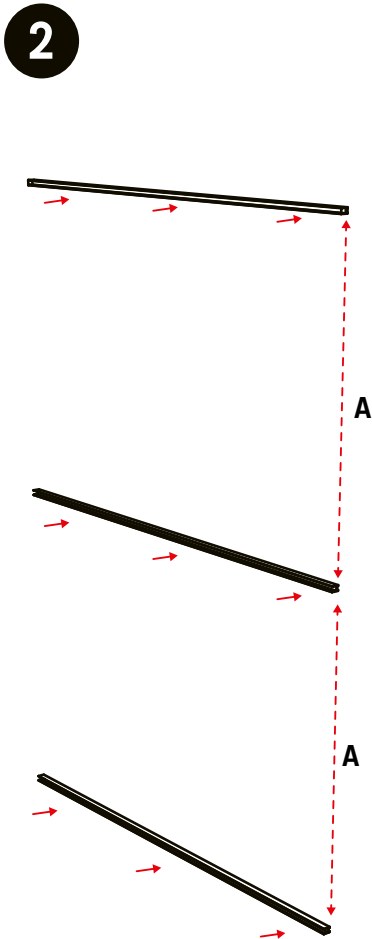

MONTAGE ECHOBaffle® WALL

A (ABSTAND PROFILE)
ECHOBaffle® WALL 12MM: 933mm
ECHOBaffle® WALL 24MM: 1190mm